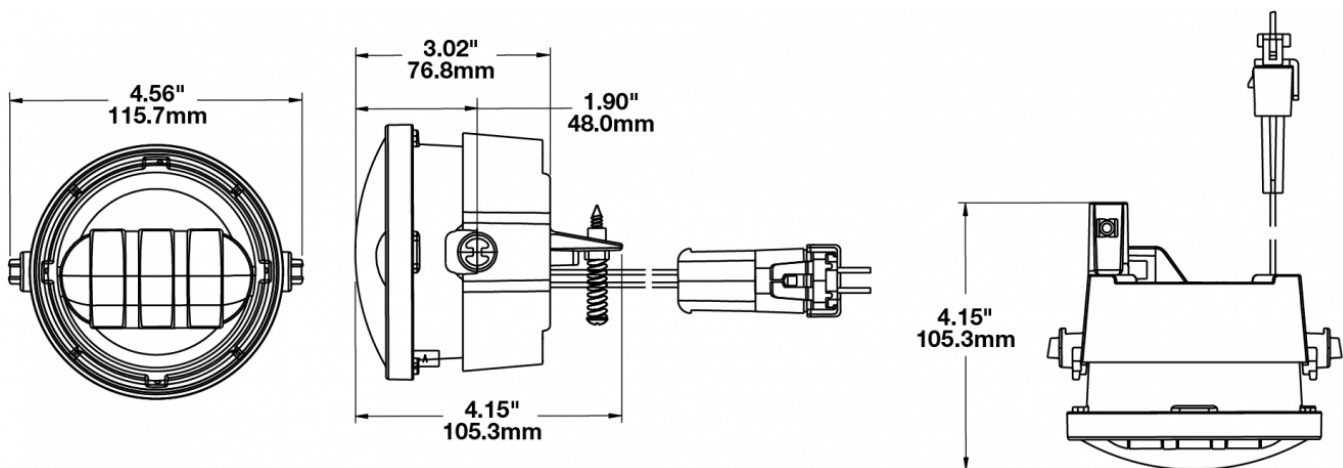

PRODUCT DIMENSIONS

Print date: 2024-08-11

© 2024 J.W. Speaker Corporation • Germantown, WI U.S.A.
www.jwspeaker.com • speaker@jwspeaker.com • 262.251.6660