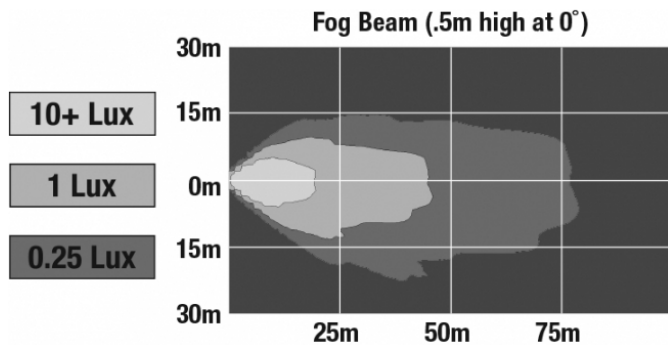

LED Ford Fog Lights - Model 6146

REGULATORY STANDARDS COMPLIANCE

ECE Reg 19

SAE J583

PHOTOMETRIC SPECIFICATIONS

PRODUCT WARNINGS

For California residents:

⚠ WARNING: Cancer and reproductive harm - www.P65Warnings.ca.gov.

⚠ AVERTISSEMENT: Cancer et effet nocif sur la reproduction - www.P65Warnings.ca.gov.

Print date: 2024-08-11

© 2024 J.W. Speaker Corporation • Germantown, WI U.S.A.
www.jwspeaker.com • speaker@jwspeaker.com • 262.251.6660